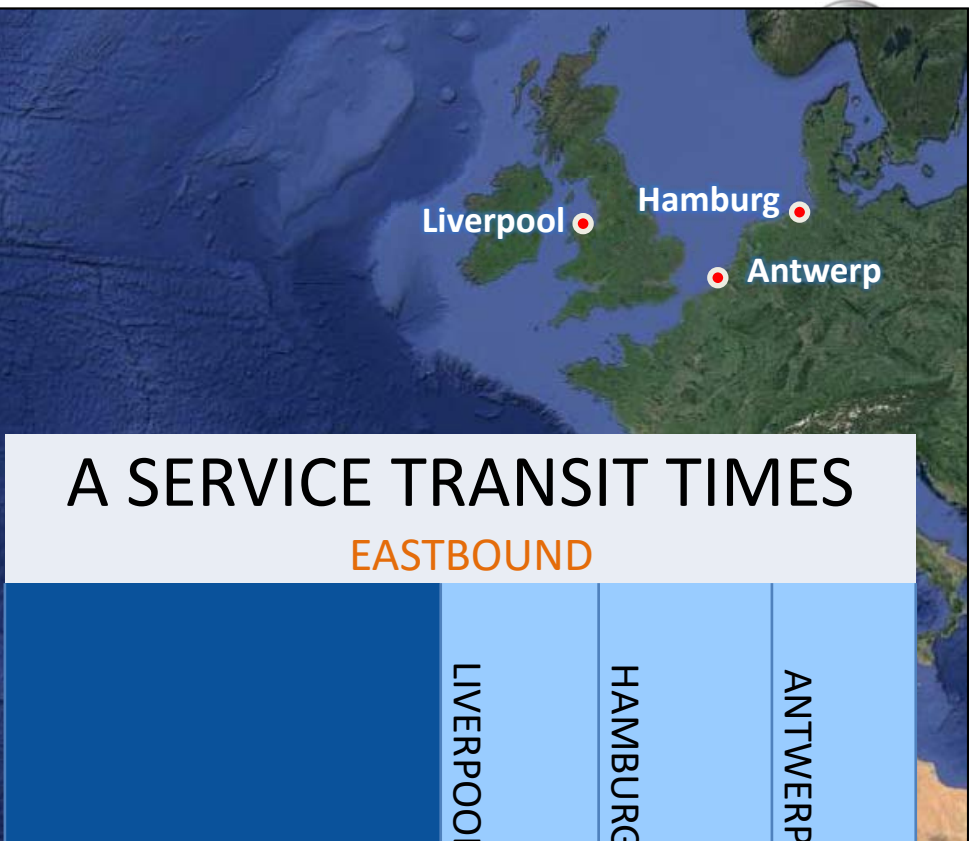

WORLD SERVICES

RORO Direct Service

- 4 North American port calls
- Fast & Direct RORO Service to Antwerp, Liverpool & Hamburg
- Service for self-propelled, towable & static cargo

● Halifax-Fairview Cove
 ● New York-FAPS
 ● Baltimore-DMT
 ● Norfolk-NIT

A SERVICE TRANSIT TIMES

EASTBOUND

	LIVERPOOL	HAMBURG	ANTWERP
FROM:			
Baltimore	11	14	17
Norfolk	10	13	16
New York	13	17	20
Halifax	6	10	13

Rates & Bookings : 877-918-RORO
 Email : RORONA@ACLcargo.com
 General Inquiries: 800-ACL-1235