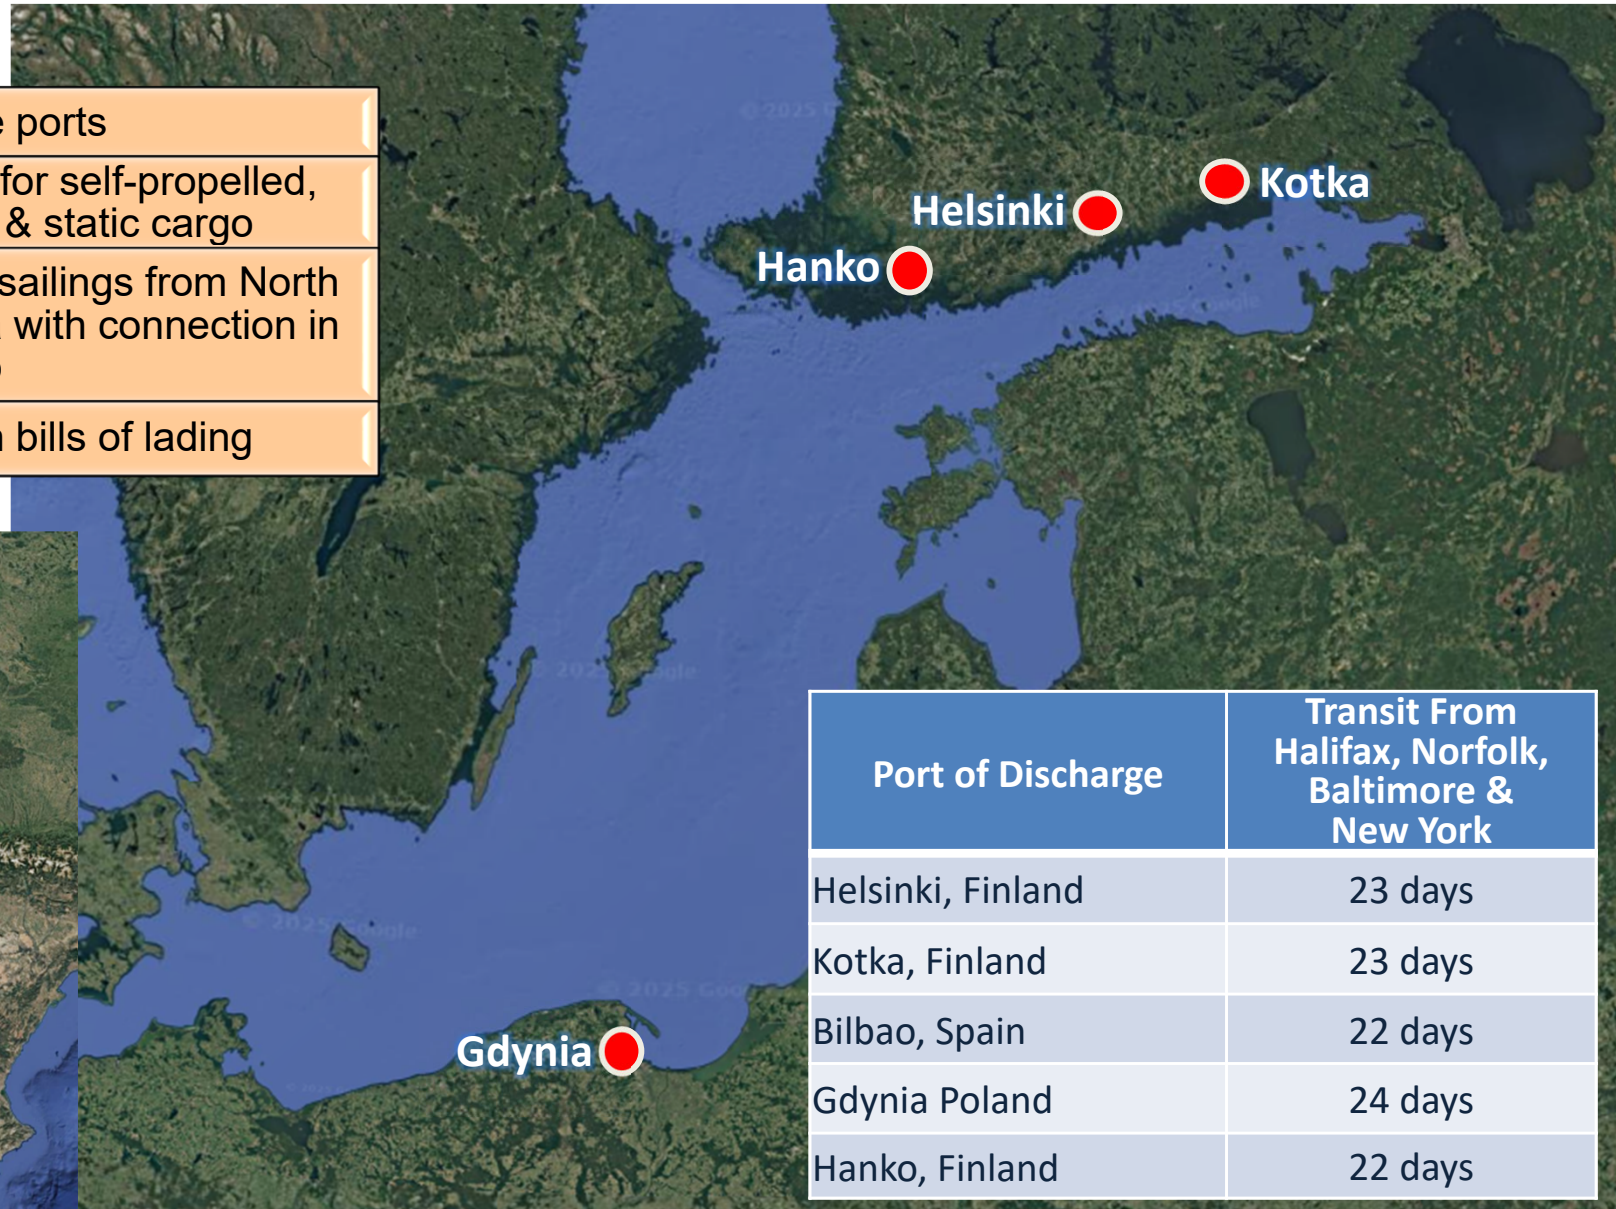

BALTIC

Weekly RORO & MAFI Service

- 5 choice ports
- Service for self-propelled, towable & static cargo
- Weekly sailings from North America with connection in Antwerp
- Through bills of lading

Port of Discharge	Transit From Halifax, Norfolk, Baltimore & New York
Helsinki, Finland	23 days
Kotka, Finland	23 days
Bilbao, Spain	22 days
Gdynia Poland	24 days
Hanko, Finland	22 days